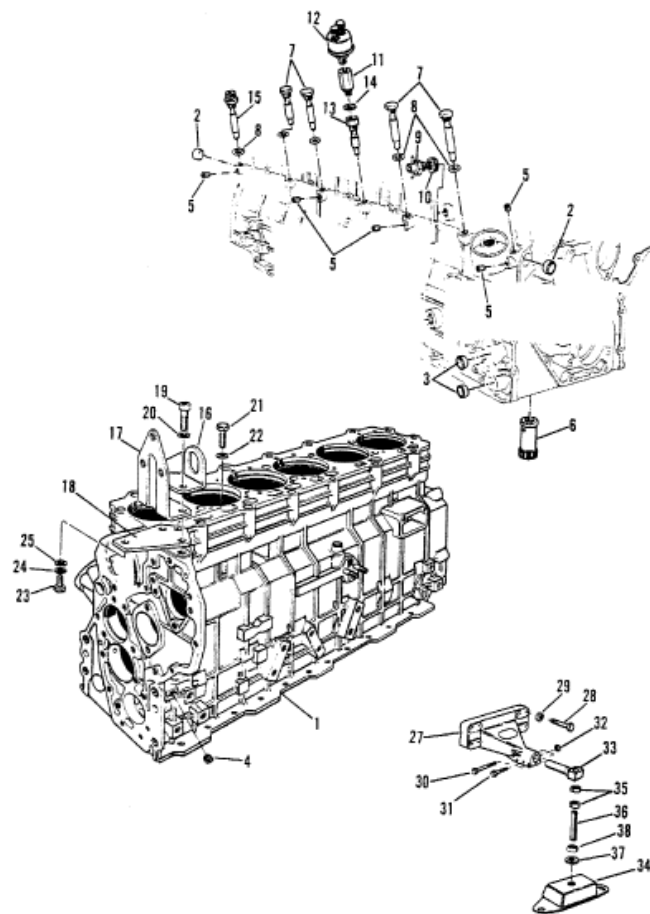

ENGINE/CYLINDER BLOCK

Parts List						
Ref	Class	Part	Description	Qty	Comment	Footnote
1	882	816801	CYLINDER BLOCK	1		
2	19	801331602	EXPANSION PLUG	2		
3	19	809937241	EXPANSION PLUG	2		
4	19	811375	PLUG	1		
5	10	811431	SET SCREW	5		
6		811429	RELIEF TUBE	1		
7	10	801331650	LOCATING SCREW	4		
8	12	809963201	WASHER	6		1
9	22	801331684	DRAIN COCK	1		
10	22	811428	SLEEVE	1		
11		801763387	NOZZLE	1		
12	87	801331979	SENDER	1		
13	22	801763388	CONNECTOR	1		
14	12	809963072	WASHER	1		
15	10	801331651	SCREW	1		
16		811372	LIFTING EYE	1		
17		815990	BRACKET	1		
18		816533	SUPPORT PLATE	1		
19	10	809913843	SCREW	2		
20	13	40024 8	LOCKWASHER	2		
21	10	811373	SCREW	1		
22	13	811374	LOCKWASHER	1		
23	10	40001134	SCREW	1		
24	13	40024 7	LOCKWASHER	1		
25	12	40022 17	WASHER	1		
27		801761382	MOUNTING BRACKET	2		
28	10	809913859	SCREW (50MM)	4		
28	10	40001209	SCREW (60MM)	4		
29	12	40022 19	WASHER	8		
30	10	809912516	SCREW	4		
31	10	801761617	SCREW	2		
32	11	815088	NUT	4		
33		801763304	PIN	2		
34		801763916	MOUNT	2		
35	11	809922457	NUT	4		
36	16	801763908	STUD	2		
37	12	809931094	WASHER	2		
38	11	809921102	NUT	2		
39	27	811490	GASKET SET	-		
40		801765145	PARTIAL ENGINE	-	INCLUDES INTERNAL PARTS AI	